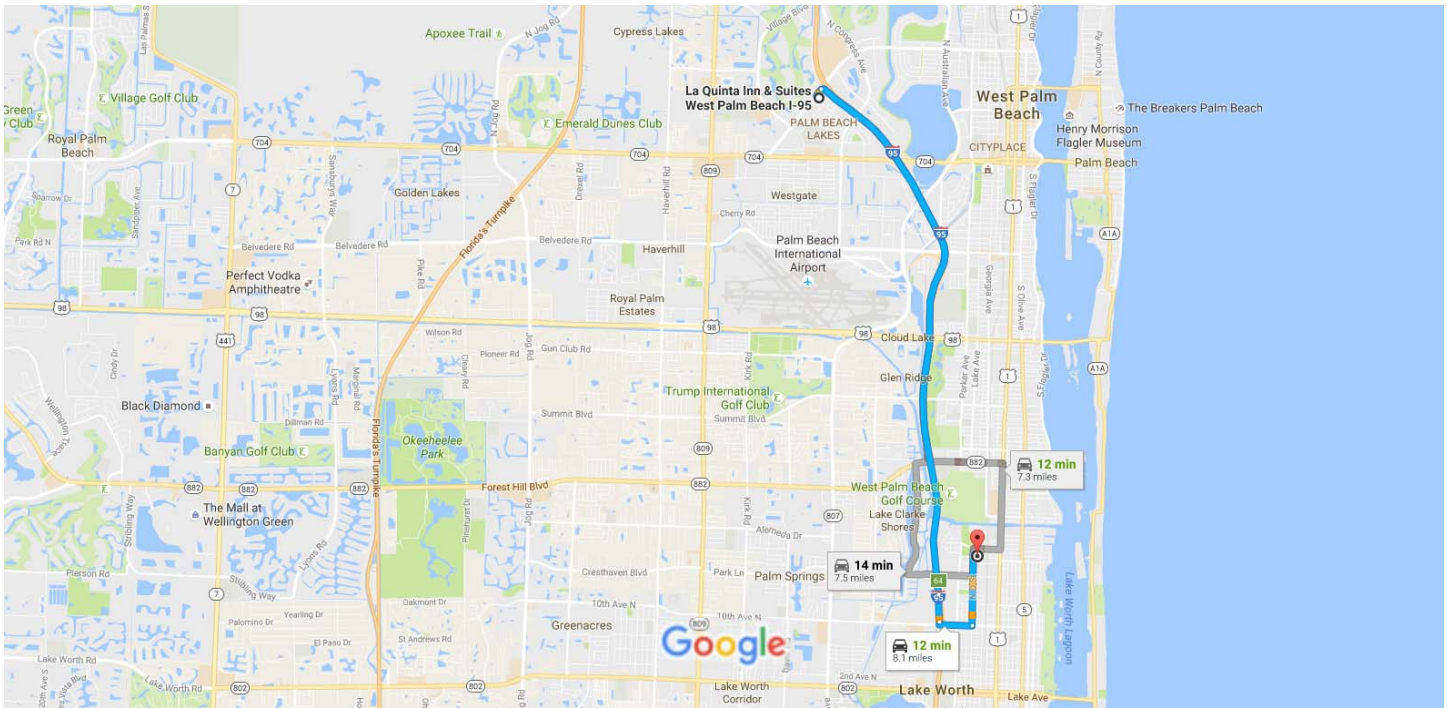

La Quinta Inn & Suites West Palm Beach I-95 to 2000 North D Street, Lake Worth, FL 33460

Drive 8.1 miles, 12 min

Map data ©2016 Google 1 mi

La Quinta Inn & Suites West Palm Beach I-95

1910 Palm Beach Lakes Boulevard, West Palm Beach, FL 33409

- ↑ 1. Head northeast on Palm Beach Lakes Blvd 479 ft

- ↗ 2. Turn right to merge onto I-95 S toward Miami 6.5 mi

- ↘ 3. Use the right 2 lanes to take exit 64 for 10th Ave N 0.3 mi

- ↶ 4. Use the left 2 lanes to turn left onto 10th Ave N 0.4 mi

- ↶ 5. Turn left onto N D St 0.8 mi
i Destination will be on the right

2000 North D Street

Lake Worth, FL 33460

These directions are for planning purposes only. You may find that construction projects, traffic, weather, or other events may cause conditions to differ from the map results, and you should plan your route accordingly. You must obey all signs or notices regarding your route.